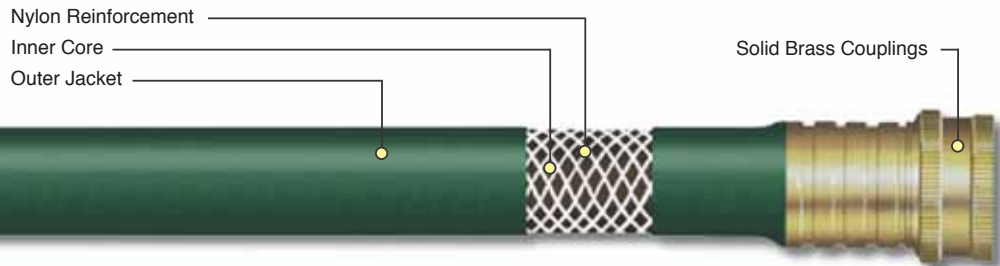

REINFORCED LIGHT DUTY HOSE

For Everyday Versatility & Value

- Knitted-nylon-reinforcement
- Tough, weather-resistant vinyl cover
- Excellent handling, even in cold weather
- Solid brass couplings

Stock No.	I.D.	PER CARTON				UPC No.
		Length	Pack	Wt	Cube	
FR1225	1/2"	25	10	23	1.9	0 44882 66592 6
FR1250	1/2"	50	5	23	1.9	0 44882 66593 3
FR1275	1/2"	75	3	21	1.7	0 44882 66595 7
FR12100	1/2"	100	3	27	2.3	0 44882 66596 4
FR5825	5/8"	25	10	32	3.4	0 44882 66599 5
FR5850	5/8"	50	5	31	2.8	0 44882 66605 3
FR5875	5/8"	75	3	28	2.5	0 44882 66627 5
FR58100	5/8"	100	3	36	2.9	0 44882 66633 6

Flexon's Light Duty Hose features a 3-ply construction and all-season flexibility: