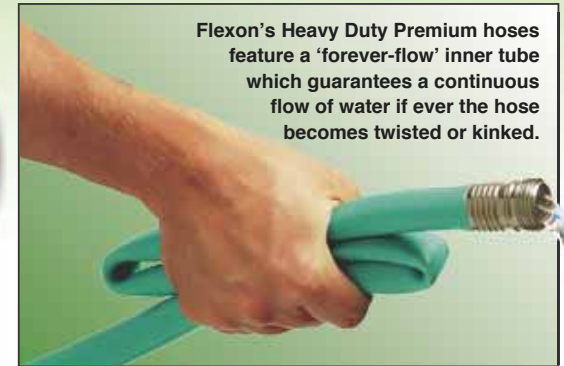

- 2-Ply Reinforcing
- 2-Ply Inner Core
- 2-Ply Outer Jacket

- Heavy Duty Crush-Proof Brass Couplings
- Flexon's Patented Guard-N-Grip Connector

HEAVY DUTY

FOREVER-FLOW PREMIUM HOSE

For Lasting Value & Proven Performance

- Forever-flow construction
- Patented Guard-N-Grip Connector*
- High burst strength
- Double nylon-reinforcement
- Crush-proof brass couplings

Stock No.	I.D.	PER CARTON				UPC No.
		Length	Pack	Wt	Cube	
FXG5825	5/8"	25	5	23	1.4	0 44882 30501 3
FXG5850	5/8"	50	5	42	2.8	0 44882 30502 0
FXG5875	5/8"	75	3	38	2.5	0 44882 30504 4
FXG58100	5/8"	100	3	50	2.9	0 44882 30506 8
FXG3450	3/4"	50	5	63	2.9	0 44882 30508 2
FXG3475	3/4"	75	5	58	2.6	0 44882 30510 5
FXG34100	3/4"	100	2	50	2.5	0 44882 30511 2

*Not available on 3/4" hoses.

Flexon's Heavy Duty Premium hoses feature a 'forever-flow' inner tube which guarantees a continuous flow of water if ever the hose becomes twisted or kinked.

Flexon's patented Guard-N-Grip connector protects the hose coupling from becoming damaged while making it easier to connect and disconnect the hose from any faucet or spigot!