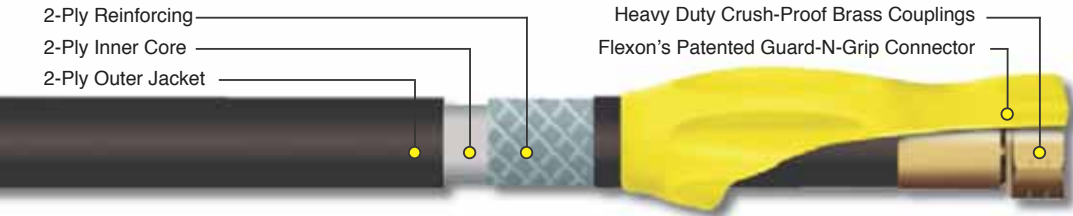

LIFETIME HOSE

For Greater Flexibility and Lifetime Use

- Forever-Flow design allows for a continuous water flow
- Patented Guard-N-Grip Connector
- Crush-Proof Brass Couplings
- 6-Ply Construction

Stock No.	I.D.	PER CARTON				UPC No.
		Length	Pack	Wt	Cube	
BLF5850	5/8"	50	5	42	2.8	0 44882 11112 6
BLF58100	5/8"	100	3	50	2.9	0 44882 11113 3

U.S. Patent No. 5367925
CAN. Patent No. 2099225
MEX. Patent No. 406395

Flexon's patented Guard-N-Grip connector offers leak proof connectivity from the faucet to the hose.

Flexon's Lifetime Hose features a 6-ply construction to guarantee a continuous water flow:

- 2-Ply Reinforcing
- 2-Ply Inner Core
- 2-Ply Outer Jacket

- Heavy Duty Crush-Proof Brass Couplings
- Flexon's Patented Guard-N-Grip Connector

HEAVY DUTY

FOREVER-FLOW PREMIUM HOSE

For Lasting Value & Proven Performance